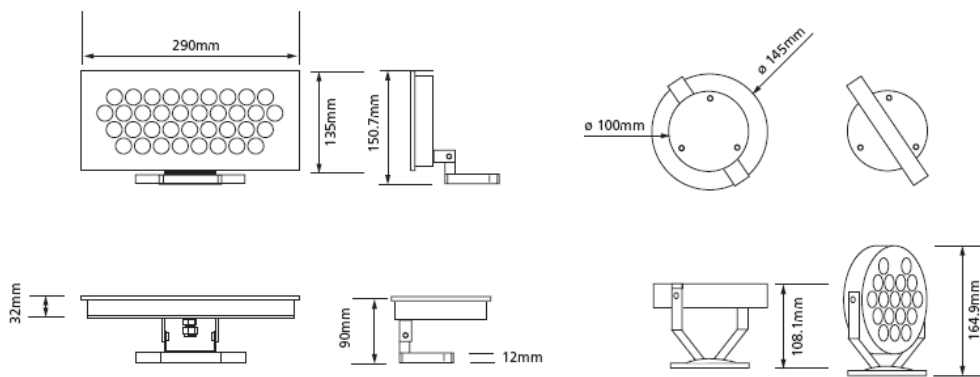

Dimensions

Website: BrightOnLEDlighting.com

Email: contact@brightonledlighting.com

Telephone: +44 1273 530673

Please consider the environment before printing