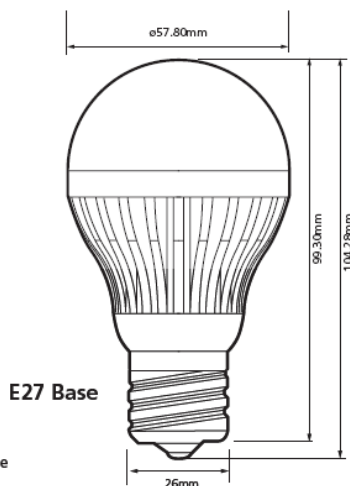

Dimensions

Dimensions

Specifications subject to change without notice

Greenled is BS 8555 Certified

Website: BrightOnLEDlighting.com

Email: contact@brightonledlighting.com

Telephone: +44 1273 530673

Please consider the environment before printing